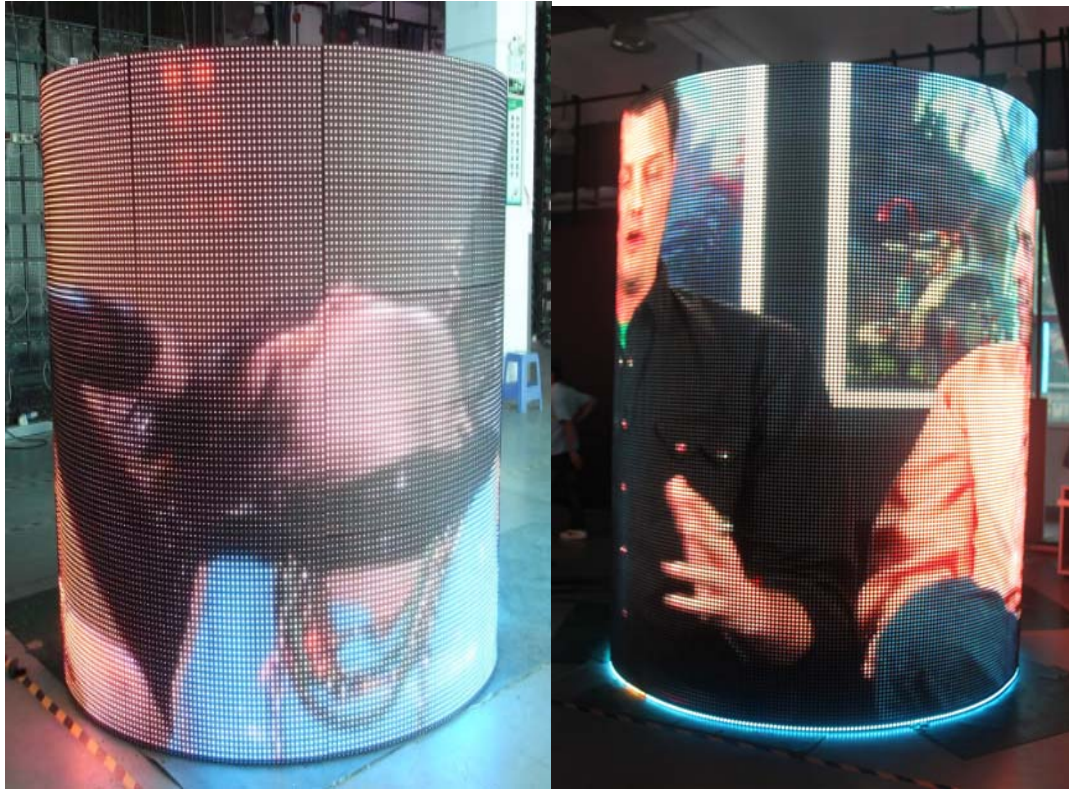

Available model: indoor 3mm 4mm 5mm 6mm 7.62mm 10mm. outdoor: 10mm 16mm 20mm.

Any diameter over 1m is available.