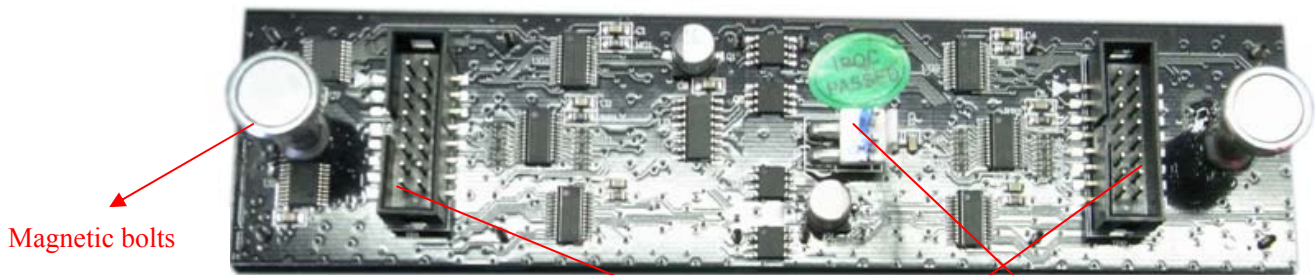

## Indoor High Definition LED Column Display

LED column is unique design for high definition irregular shape led displays.

It adopts strip type LED module, which can form smooth curve surface.

Any video, text, graphic can be displayed on the surface of the column.

It can have a stunning display effect, which can be widely used for shopping malls, government building, hotels, square, meeting halls and so on.

Compared to flexible displays which can also form LED column, 's design can form any pixel pitch including 3mm 4mm 5mm 6mm. and the cost is lower. So far flexible led display can at most do 6mm and price is commonly two or three times than common displays. 's solution is to help customer achieve the same effect at lower cost.

## Structure overview

**Module front**

**Module back**

Signal socket

power socket

The led module can be detached front the front, which makes the maintenance very easy and convenient.