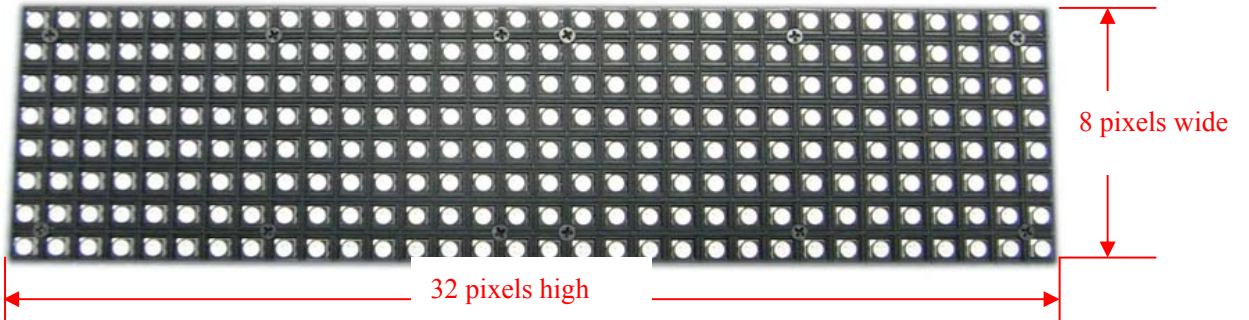

## Indoor High Definition LED Column Display

LED column is unique design for high definition irregular shape led displays.

It adopts strip type LED module, which can form smooth curve surface.

Any video, text, graphic can be displayed on the surface of the column.

It can have a stunning display effect, which can be widely used for shopping malls, government building, hotels, square, meeting halls and so on.

Compared to flexible displays which can also form LED column, 's design can form any pixel pitch including 3mm 4mm 5mm 6mm. and the cost is lower. So far flexible led display can at most do 6mm and price is commonly two or three times than common displays. 's solution is to help customer achieve the same effect at lower cost.

## Structure overview

**Module front**

**Module back**

Signal socket

power socket

The led module can be detached front the front, which makes the maintenance very easy and convenient.

## Partial project cases:

**Available model: indoor 3mm 4mm 5mm 6mm 7.62mm 10mm. outdoor: 10mm 16mm 20mm.**

**Any diameter over 1m is available.**