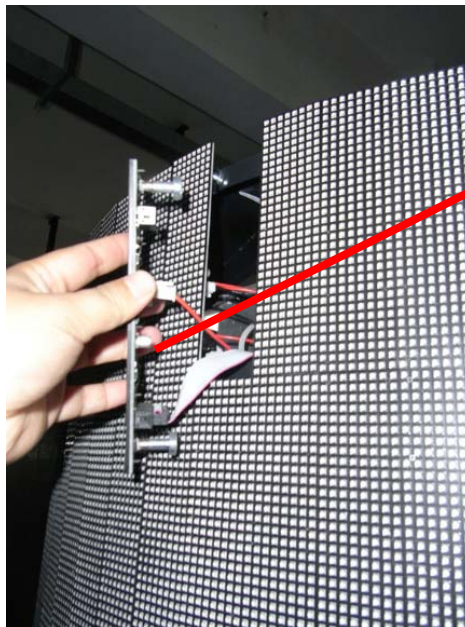

## Indoor High Definition LED Column Display

LED column is unique design for high definition irregular shape led displays.

It adopts strip type LED module, which can form smooth curve surface.

Any video, text, graphic can be displayed on the surface of the column.

It can have a stunning display effect, which can be widely used for shopping malls, government building, hotels, square, meeting halls and so on.

Compared to flexible displays which can also form LED column, 's design can form any pixel pitch including 3mm 4mm 5mm 6mm. and the cost is lower. So far flexible led display can at most do 6mm and price is commonly two or three times than common displays. 's solution is to help customer achieve the same effect at lower cost.

## Structure overview

**Module front**

**Module back**

Signal socket

power socket

The led module can be detached front the front, which makes the maintenance very easy and convenient.